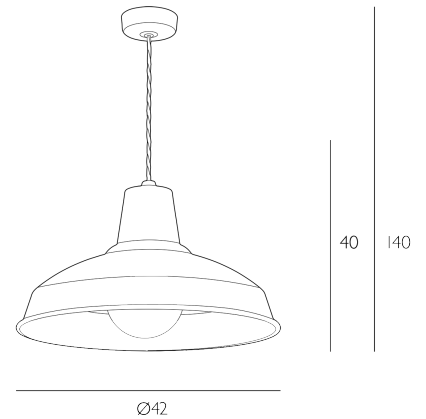

RECLAMATION

Pendant British Racing Green

The Reclamation Pendant is a confident nod to utilitarian design, reimagined with a refined, designer sensibility. Finished in rich British Racing Green, the broad 42cm shade is enamelled for a deep, lustrous sheen, while the warm-toned interior enhances light output below. Suspended from twisted flex, the silhouette feels purposeful yet considered, celebrating honest materials and enduring form. Perfect over kitchen islands, dining tables or as a statement in open-plan spaces, Reclamation brings character, colour and a quietly industrial elegance to both contemporary and heritage-inspired interiors.

Height is adjustable at the point of installation (40-155cm).
Bulb not included; takes 1 x 60W max ES GLOBE. We recommend our BUL-E27-LED-19 bulb. [Click here to shop.](#)
Dimmable when paired with suitable bulbs.

SPECIFICATIONS:

Product code:	REC0124
Measurements:	H min40 - max155 x Ø42cm
Lamp Replaceable:	Yes
Finish:	Green
Material:	Metal
Shade Included:	Not Required
Primary Bulb Detail:	1 x 60w max ES Globe
Bulb Included:	Lamp not included
Recommended Lamp:	BUL-E27-LED-19
Suitable:	Indoor
Electrical Class:	Class 2 - Double Insulated
Nett Weight (kg):	0.5 kg
	

Additional Information:

Lamp not included. We recommend our BUL-E27-LED-19 bulb | Height is adjustable at the point of installation (40-155cm)