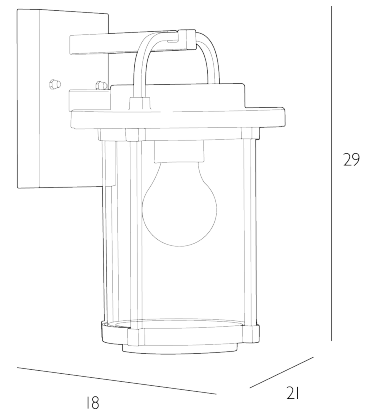

### *Outdoor Wall Light Black and Glass*

SOLENT is a welcome addition to our extremely popular outdoor collection and features a metal alloy construction with powder coat finish enveloping a clear glass shade. SOLENT is also IP23 rated so well constructed for outdoor usage.

Bulb not included; takes 1 x 60W max ES GLS. We recommend our BUL-E27-LED-I6 bulb. [Click here to shop.](#)

Although this outdoor light has been designed for outdoor environments and tested to IP23 standards, it is unsuitable for harsh coastal environments, including any area with salty air conditions. Installing in a coastal or harsh environment may mean the finish of this light degrades much more quickly and cannot be covered under warranty. This light should not be installed on surfaces that could contain corrosive substances, including lime-based renders or paint.

## SPECIFICATIONS:

Product code:	SOL0722
Measurements:	D21 x H29 x W18cm
Lamp Replaceable:	Yes
Finish:	Black & Glass
Material:	Glass & Metal
Shade Included:	Not Required
Primary Bulb Detail:	1 x 60w max ES GLS
Bulb Included:	Lamp not included
Recommended Lamp:	BUL-E27-LED-I6
Suitable:	Sheltered Outdoor
Electrical Class:	Class 1 - Earthed
Nett Weight (kg):	1.2 kg
	±