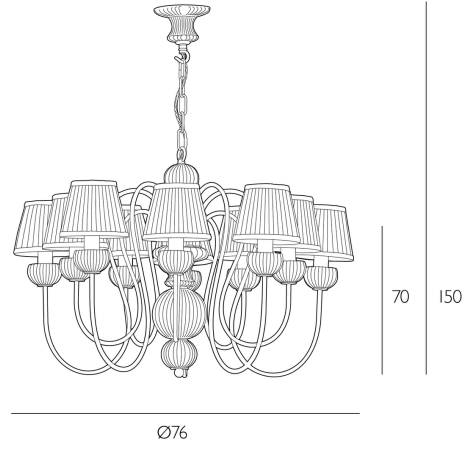

The Zhivago is sold as a fitting only; shades are sold separately. We recommend our BYR07 shade. [Click here to shop.](#)

Height is adjustable at the point of installation (70-150cm).

Bulb not included; takes 10 x 40W max SES CNDL. We recommend our BUL-EI 4-LED-14 bulb. [Click here to shop.](#)

SPECIFICATIONS:

Product code:	ZHI2399
Measurements:	H min70 - max 150 x Ø70cm
Primary Associated Shade:	BYR07
Lamp Replaceable:	Yes
Finish:	Bespoke
Material:	Metal & Resin
Cable Colour:	Bespoke
Shade Included:	Fitting Only
Primary Bulb Detail:	10 x 40w max SES CNDL
Bulb Included:	Lamps not included
Recommended Lamp:	BUL-EI 4-LED-14
Suitable:	Indoor
Electrical Class:	Class I - Earthed
Nett Weight (kg):	7.2 kg