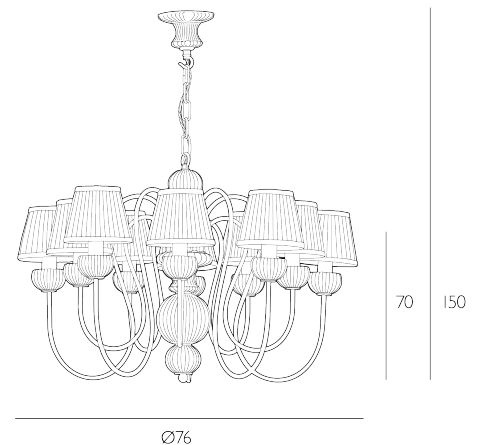

ZHIVAGO

10 Light Armed Pendant Brown and Verdigris Fitting Only

Undoubtedly one of the stand-out designs of this season's launch is the new ZHIVAGO range. With beautifully ribbed flare and stem details paired with undulating hand fabricated arms, each piece embodies real depth and drama. ZHIVAGO is offered in two standard colour ways; a classic distressed GREY & GOLD as well as a vibrant VERDIGRIS. Also available in our PALETTE colour range in a gloss finish. Shown in VERDIGRIS.

The Zhivago is sold as a fitting only; shades are sold separately. We recommend our BYR07 shade. Click here to shop.
Height is adjustable at the point of installation (63-150cm).
Bulb not included; takes 10 x 40W max SES CNDL. We recommend our BUL-E14-LED-13 bulb. Click here to shop.
Dimmable when paired with suitable bulbs.

SPECIFICATIONS:

Product code:	ZHI2366
Measurements:	H min63 - max150 x Ø70cm
Primary Associated Shade:	BYR07
Finish:	Brown & Verdigris
Material:	Metal & Resin
Cable Colour:	Braided Black
Shade Included:	Fitting Only
Primary Bulb Detail:	10 x 40w max SES CNDL
Bulb Included:	Lamps not included
Recommended Lamp:	BUL-E14-LED-13
Suitable:	Indoor
Electrical Class:	Class I - Earthed
Nett Weight (kg):	7.2 kg