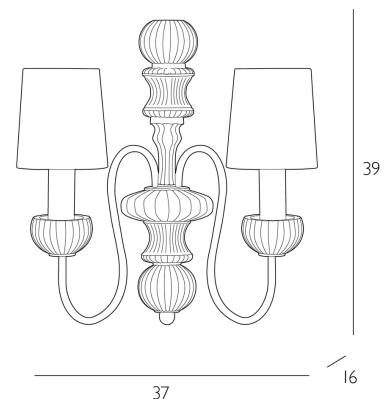

The Zhivago is sold as a fitting only; shades are sold separately. We recommend our BYR07 shade. [Click here to shop.](#)

Bulb not included; takes 2 x 40W max SES CNDL. We recommend our BUL-EI 4-LED-13 bulb. [Click here to shop.](#)

SPECIFICATIONS:

Product code:	ZHI0999
Measurements:	D15 x H39 x W33cm
Primary Associated Shade:	BYR07
Lamp Replaceable:	Yes
Finish:	Bespoke
Material:	Metal & Resin
Shade Included:	Bracket Only
Primary Bulb Detail:	2 x 40w max SES CNDL
Bulb Included:	Lamps not included
Recommended Lamp:	BUL-EI 4-LED-13
Suitable:	Indoor
Electrical Class:	Class 2 - Double Insulated
Nett Weight (kg):	2 kg