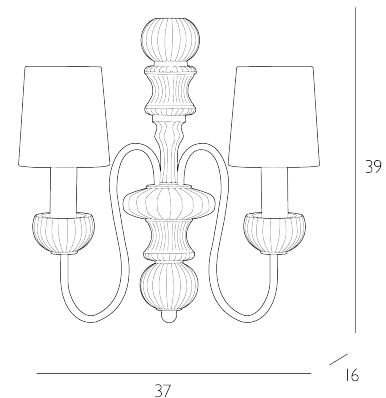

### *2 Light Wall Light Brown and Verdigris Bracket Only*

Undoubtedly one of the stand-out designs of this season's launch is the new ZHIVAGO range. With beautifully ribbed flare and stem details paired with undulating hand fabricated arms, each piece embodies real depth and drama. ZHIVAGO is offered in two standard colour ways; a classic distressed GREY & GOLD as well as a vibrant VERDIGRIS. Also available in our PALETTE colour range in a gloss finish. Shown in VERDIGRIS.

The Zhivago is sold as a fitting only; shades are sold separately. We recommend our BYR07 shade. [Click here to shop.](#)

Bulb not included; takes 2 x 40W max SES CNDL. We recommend our BUL-E14-LED-14 bulb. [Click here to shop.](#)

## SPECIFICATIONS:

Product code:	ZHI0966
Measurements:	D15 x H39 x W33cm
Primary Associated Shade:	BYR07
Lamp Replaceable:	Yes
Finish:	Brown & Verdigris
Material:	Metal & Resin
Shade Included:	Bracket Only
Primary Bulb Detail:	2 x 40w max SES CNDL
Bulb Included:	Lamps not included
Recommended Lamp:	BUL-E14-LED-14
Suitable:	Indoor
Electrical Class:	Class 2 - Double Insulated
Nett Weight (kg):	2 kg