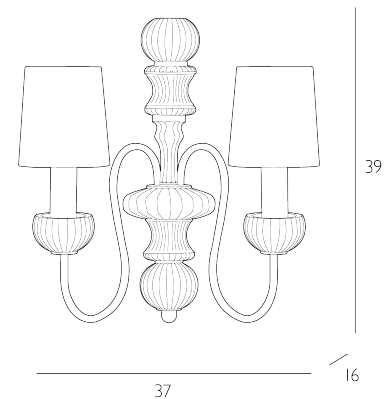

ZHIVAGO

2 Light Wall Light Grey/Gold Bracket Only

Undoubtedly one of the stand-out designs of this season's launch is the new ZHIVAGO range. With beautifully ribbed flare and stem details paired with undulating hand fabricated arms, each piece embodies real depth and drama. ZHIVAGO is offered in two standard colour ways; a classic distressed GREY & GOLD as well as a vibrant VERDIGRIS. Also available in our PALETTE colour range in a gloss finish. Shown in distressed GREY and GOLD.

The Zhivago is sold as a fitting only; shades are sold separately. We recommend our BOD0515 shade. [Click here to shop.](#)

Bulb not included; takes 2 x 40W max SES CNDL. We recommend our BUL-E14-LED-14 bulb. [Click here to shop.](#)

Dimmable when paired with suitable bulbs.

SPECIFICATIONS:

Product code:	ZHI0912
Measurements:	D15 x H39 x W33cm
Primary Associated Shade:	BOD0515
Lamp Replaceable:	Yes
Finish:	Grey/Gold
Material:	Metal & Resin
Cable Colour:	Braided Ivory
Shade Included:	Bracket Only
Primary Bulb Detail:	2 x 40w max SES CNDL
Bulb Included:	Lamps not included
Recommended Lamp:	BUL-E14-LED-14
Suitable:	Indoor
Electrical Class:	Class 2 - Double Insulated
Nett Weight (kg):	2 kg
	☐