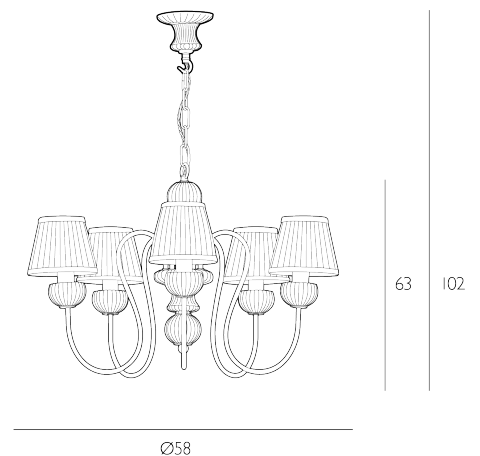

ZHIVAGO

5 Light Armed Pendant Brown and Verdigris Fitting Only

Undoubtedly one of the stand-out designs of this season's launch is the new ZHIVAGO range. With beautifully ribbed flare and stem details paired with undulating hand fabricated arms, each piece embodies real depth and drama. ZHIVAGO is offered in two standard colour ways; a classic distressed GREY & GOLD as well as a vibrant VERDIGRIS. Also available in our PALETTE colour range in a gloss finish. Shown in VERDIGRIS.

The Zhivago is sold as a fitting only; shades are sold separately. We recommend our BYR07 shade. [Click here to shop.](#)

Height is adjustable at the point of installation (63-100cm).

Bulb not included; takes 5 x 40W max SES CNDL. We recommend our BUL-E14-LED-14 bulb. [Click here to shop.](#)

Dimmable when paired with suitable bulbs.

SPECIFICATIONS:

Product code:	ZHI0566
Measurements:	H min63 - max100 x Ø58cm
Primary Associated Shade:	BYR07
Lamp Replaceable:	Yes
Finish:	Brown & Verdigris
Material:	Metal & Resin
Cable Colour:	Braided Black
Shade Included:	Fitting Only
Primary Bulb Detail:	5 x 40w max SES CNDL
Bulb Included:	Lamps not included
Recommended Lamp:	BUL-E14-LED-14
Suitable:	Indoor
Electrical Class:	Class I - Earthed
Nett Weight (kg):	3.9 kg
	⚡ HIA