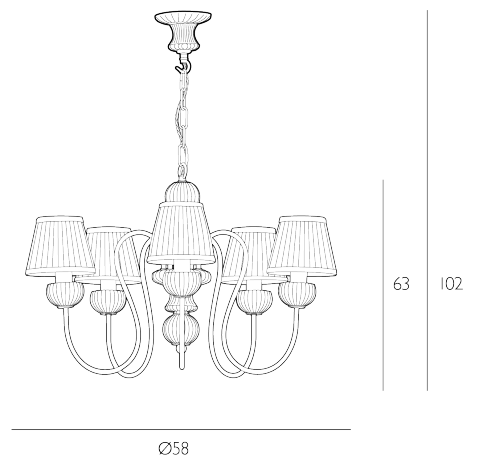

The Zhivago is sold as a fitting only; shades are sold separately. We recommend our BYR07 shade. [Click here to shop.](#)

Height is adjustable at the point of installation (63-100cm).

Bulb not included; takes 5 x 40W max SES CNDL. We recommend our BUL-E14-LED-14 bulb. [Click here to shop.](#)

## SPECIFICATIONS:

Product code:	ZHI0566
Measurements:	H min63 - max100 x Ø58cm
Primary Associated Shade:	BYR07
Lamp Replaceable:	Yes
Finish:	Brown & Verdigris
Material:	Metal & Resin
Cable Colour:	Braided Black
Shade Included:	Fitting Only
Primary Bulb Detail:	5 x 40w max SES CNDL
Bulb Included:	Lamps not included
Recommended Lamp:	BUL-E14-LED-14
Suitable:	Indoor
Electrical Class:	Class I - Earthed
Nett Weight (kg):	3.9 kg
	⚡ HIA