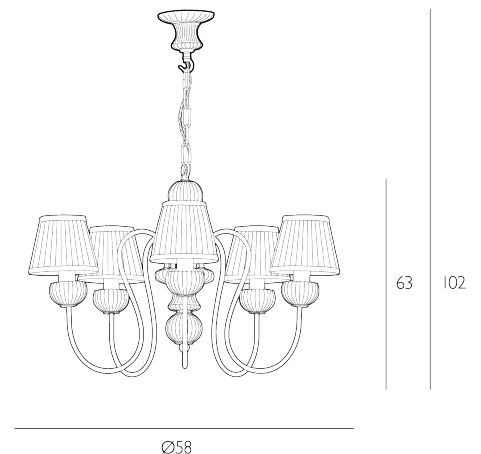

ZHIVAGO

5 Light Armed Pendant Grey/Gold Fitting Only

Undoubtedly one of the stand-out designs of this season's launch is the new ZHIVAGO range. With beautifully ribbed flare and stem details paired with undulating hand fabricated arms, each piece embodies real depth and drama. ZHIVAGO is offered in two standard colour ways; a classic distressed GREY & GOLD as well as a vibrant VERDIGRIS. Also available in our PALETTE colour range in a gloss finish. Shown in distressed GREY and GOLD.

The Zhivago is sold as a fitting only; shades are sold separately. We recommend our BOD0515 shade. Click here to shop.

Height is adjustable at the point of installation (63-100cm).

Bulb not included; takes 5 x 40W max SES CNDL. We recommend our BUL-E14-LED-14 bulb. Click here to shop.

Dimmable when paired with suitable bulbs.

SPECIFICATIONS:

Product code:	ZHI0512
Measurements:	H min63 - max100 x Ø58cm
Primary Associated Shade:	BOD0515
Lamp Replaceable:	Yes
Finish:	Grey/Gold
Material:	Metal & Resin
Cable Colour:	Braided Ivory
Shade Included:	Fitting Only
Primary Bulb Detail:	5 x 40w max SES CNDL
Bulb Included:	Lamps not included
Recommended Lamp:	BUL-E14-LED-14
Suitable:	Indoor
Electrical Class:	Class I - Earthed
Nett Weight (kg):	3.9 kg
	± 0.1A

Additional Information:

This fitting, including its packaging, may not fit through entryways less than 65cm wide. Please check before placing your order