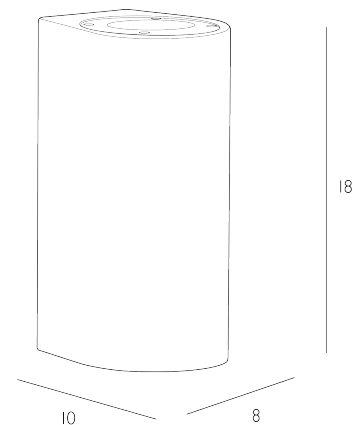

### *2 Light Outdoor Wall Light Grey IP44*

Our TORBAY range is a welcome addition to our extremely popular outdoor collection and consists of a single and double outdoor wall light, the single being able to mount either up or down dependant on the requirement and the double being both an up and downlighter. Both constructed from cast stone for a unique and organic finish, perfect for outdoor environments.

Bulb not included; takes 2 x 35W max GU10 Reflector. We recommend our BUL-GU10-LED-8 bulb. [Click here to shop.](#)

Although this outdoor light has been designed for outdoor environments and tested to IP44 standards, it is unsuitable for harsh coastal environments, including any area with salty air conditions. Installing in a coastal or harsh environment may mean the finish of this light degrades much more quickly and cannot be covered under warranty. This light should not be installed on surfaces that could contain corrosive substances, including lime-based renders or paint.

## SPECIFICATIONS:

Product code:	TOR0939
Measurements:	D10 x H18 x W8.4cm
Finish:	Grey
Material:	Stone
Shade Included:	Not Required
Primary Bulb Detail:	2 x 35w max GU10
Bulb Included:	Lamps not included
Recommended Lamp:	BUL-GU10-LED-8
Suitable:	Outdoor, Bathroom Zones 1 & 2
Electrical Class:	Class I - Earthed
Nett Weight (kg):	1.8 kg
	⚡