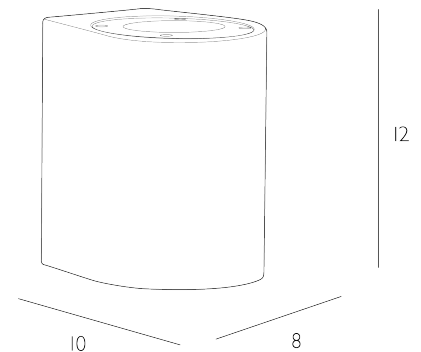

TORBAY

Outdoor Wall Light Grey IP65

Our TORBAY range is a welcome addition to our extremely popular outdoor collection and consists of a single and double outdoor wall light, the single being able to mount either up or down dependant on the requirement and the double being both an up and downlighter. Both constructed from cast stone for a unique and organic finish, perfect for outdoor environments.

Bulb not included; takes 1 x 7W max GU10 LED

Although this outdoor light has been designed for outdoor environments and tested to IP65 standards, it is unsuitable for harsh coastal environments, including any area with salty air conditions. Installing in a coastal or harsh environment may mean the finish of this light degrades much more quickly and cannot be covered under warranty. This light should not be installed on surfaces that could contain corrosive substances, including lime-based renders or paint.

SPECIFICATIONS:

Product code:	TOR0739
Measurements:	D10 x H12 x W8.4cm
Lamp Replaceable:	Yes
Finish:	Grey
Material:	Stone
Shade Included:	Not Required
Primary Bulb Detail:	1 x 7w max GU10
Bulb Included:	Lamp not included
Suitable:	Outdoor, Bathroom Zones 1 & 2
Electrical Class:	Class 1 - Earthed
Nett Weight (kg):	1.3 kg
	⚡ ⚡