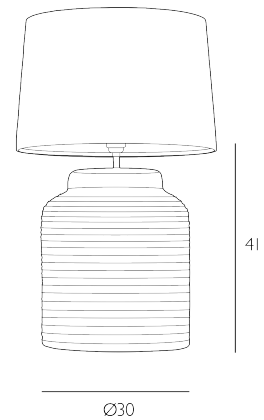

TIDAL

Table Lamp Chalky White Base Only

Our classic ALCHEMIST COLLECTION welcomes the continued development of the stunning TIDAL table lamp. This reimagining using our CHALKY WHITE finish gives TIDAL a more sculptural, minimal look. Shown with our TAP40 shade, available to order separately.

SPECIFICATIONS:

Product code:	TID4202
Measurements:	H41 x Ø30cm
Primary Associated Shade:	TAP40
Lamp Replaceable:	Yes
Finish:	White Ceramic
Material:	Ceramic
Cable Colour:	Braided Ivory
Shade Included:	Base Only
Primary Bulb Detail:	1 x 60w max ES GLS
Bulb Included:	Lamp not included
Recommended Lamp:	BUL-E27-LED-I6
Switch Type:	In Line Rocker
Suitable:	Indoor
Electrical Class:	Class I - Earthed
Nett Weight (kg):	4.5 kg