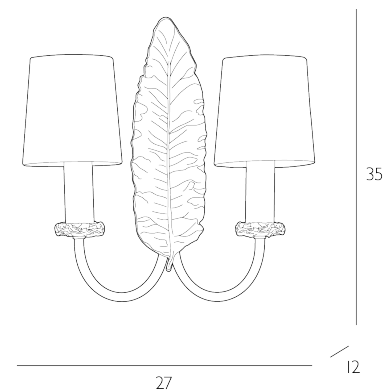

## 2 Light Wall Light Cream/Gold and Cream Bracket Only

The TAHITI is a flamboyant wall light design that features an eye-catching leaf mould at its centre. Pair with our bright satin shades for a funky effect. TAHITI is available in both CHALKY WHITE or CREAM with hand-painted GOLD highlights.

The Tahiti is sold as a fitting only; shades are sold separately. We recommend our BOD0515 shade. Click here to shop.  
Bulb not included; takes 2 x 40W max SES CNDL. We recommend our BUL-E14-LED-14 bulb. Click here to shop.  
Dimmable when paired with suitable bulbs.

## SPECIFICATIONS:

Product code:	TAH0912
Measurements:	D12 x H35 x W27cm
Primary Associated Shade:	BOD0515
Finish:	Cream & Cream/Gold
Material:	Metal & Resin
Shade Included:	Bracket Only
Primary Bulb Detail:	2 x 40w max SES CNDL
Bulb Included:	Lamps not included
Recommended Lamp:	BUL-E14-LED-14
Suitable:	Indoor
Electrical Class:	Class 2 - Double Insulated
Nett Weight (kg):	0.8 kg