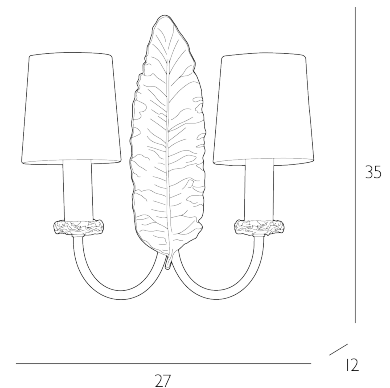

TAHITI

2 Light Wall Light White and White Bracket Only

The TAHITI is a flamboyant wall light design that features an eye-catching leaf mould at its centre. Pair with our bright satin shades for a funky effect. TAHITI is available in both CHALKY WHITE or CREAM with hand-painted GOLD highlights.

The Tahiti is sold as a fitting only; shades are sold separately. We recommend our BYR07 shade. Click here to shop.
Bulb not included; takes 2 x 40W max SES CNDL. We recommend our BUL-E14-LED-14 bulb. Click here to shop.
Dimmable when paired with suitable bulbs.

SPECIFICATIONS:

Product code:	TAH0902
Measurements:	D12 x H35 x W27cm
Primary Associated Shade:	BYR07
Finish:	White
Material:	Metal & Resin
Shade Included:	Bracket Only
Primary Bulb Detail:	2 x 40w max SES CNDL
Bulb Included:	Lamps not included
Recommended Lamp:	BUL-E14-LED-14
Suitable:	Indoor
Electrical Class:	Class 2 - Double Insulated
Nett Weight (kg):	0.8 kg