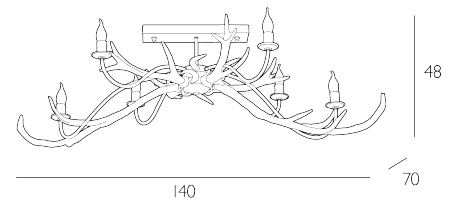

The Stag is sold as a fitting only; shades are sold separately.

Height is adjustable at the point of installation (43-43cm).

Bulb not included; takes 6 x 40W max SES CNDL. We recommend our BUL-E14-LED-13 bulb. [Click here to shop.](#)

## SPECIFICATIONS:

Product code:	STA0629
Measurements:	D73 x H min43 - max43 x W142cm
Finish:	Brown
Material:	Resin
Cable Colour:	Braided Brown
Shade Included:	Fitting Only
Primary Bulb Detail:	6 x 40w max SES CNDL
Bulb Included:	Lamps not included
Recommended Lamp:	BUL-E14-LED-13
Suitable:	Indoor
Electrical Class:	Class I - Earthed
Nett Weight (kg):	9 kg  