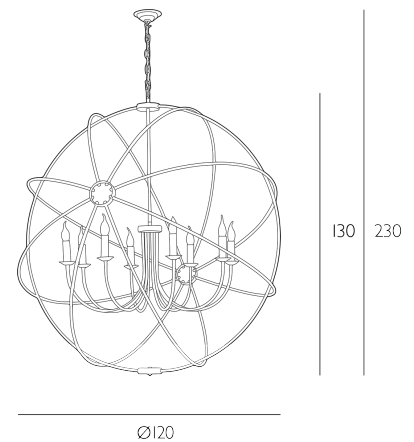

The Orb is sold as a fitting only; shades are sold separately.

Height is adjustable at the point of installation (130-230cm).

Bulb not included; takes 8 x 40W max SES CNDL. We recommend our BUL-E14-LED-14 bulb. [Click here to shop.](#)

## SPECIFICATIONS:

Product code:	ORB0846
Measurements:	H min 130 - max 230 x Ø120cm
Fixing Plate Dimensions:	H7 x Ø13cm
Lamp Replaceable:	Yes
Finish:	Aged Silver
Material:	Solid Brass
Cable Colour:	Braided Silver
Shade Included:	Fitting Only
Primary Bulb Detail:	8 x 40w max SES CNDL
Bulb Included:	Lamps not included
Recommended Lamp:	BUL-E14-LED-14
Suitable:	Indoor
Electrical Class:	Class I - Earthed
Nett Weight (kg):	10 kg ± 0.1A

### ***Additional Information:***

This fitting, including its packaging, may not fit through entryways less than 65cm wide. Please check before placing your order | Please be aware this fitting weighs 10.0kg, please ensure you have adequate fixings and support to raise and install this fitting in the intended location