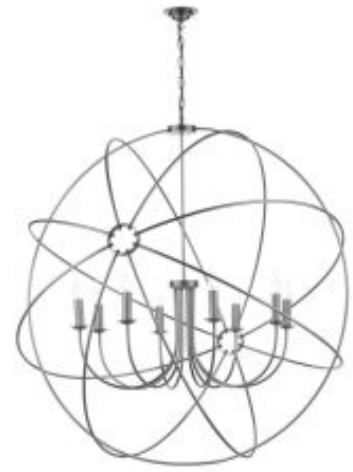

The Orb is sold as a fitting only; shades are sold separately.

Height is adjustable at the point of installation (130-230cm).

Bulb not included; takes 8 x 40W max SES CNDL. We recommend our BUL-E14-LED-14 bulb. [Click here to shop.](#)

## SPECIFICATIONS:

Product code:	ORB0846
Measurements:	H min 130 - max 230 x Ø120cm
Fixing Plate Dimensions:	H7 x Ø13cm
Lamp Replaceable:	Yes
Finish:	Aged Silver
Material:	Solid Brass
Cable Colour:	Braided Silver
Shade Included:	Fitting Only
Primary Bulb Detail:	8 x 40w max SES CNDL
Bulb Included:	Lamps not included
Recommended Lamp:	BUL-E14-LED-14
Suitable:	Indoor
Electrical Class:	Class I - Earthed
Nett Weight (kg):	10 kg ± 0.1A