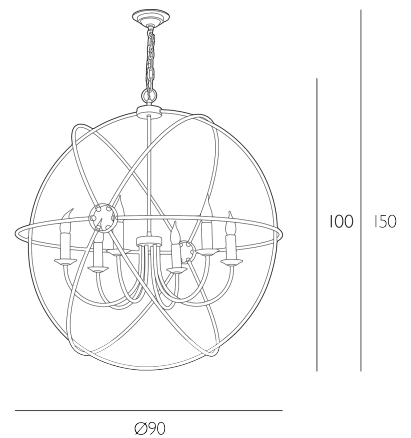

The Orb is sold as a fitting only; shades are sold separately.

Height is adjustable at the point of installation (100-150cm).

Bulb not included; takes 6 x 40W max SES CNDL. We recommend our BUL-E14-LED-14 bulb. [Click here to shop.](#)

Dimmable when paired with suitable bulbs.

SPECIFICATIONS:

Product code:	ORB0646
Measurements:	H min 100 - max 150 x Ø90cm
Fixing Plate Dimensions:	H7 x Ø13cm
Lamp Replaceable:	Yes
Finish:	Aged Silver
Material:	Metal
Cable Colour:	Braided Silver
Shade Included:	Fitting Only
Primary Bulb Detail:	6 x 40w max SES CNDL
Bulb Included:	Lamps not included
Recommended Lamp:	BUL-E14-LED-14
Suitable:	Indoor
Electrical Class:	Class I - Earthed
Nett Weight (kg):	7 kg ⚡ H1A

Additional Information:

This fitting, including its packaging, may not fit through entryways less than 65cm wide. Please check before placing your order | Please be aware this fitting weighs 7.0kg, please ensure you have adequate fixings and support to raise and install this fitting in the intended location