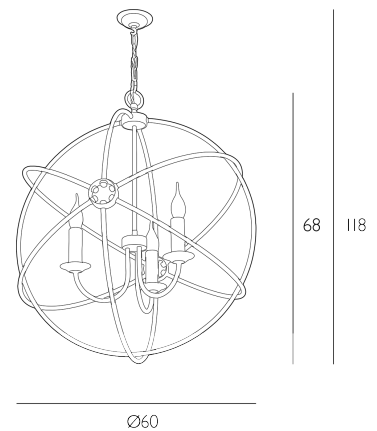

The Orb is sold as a fitting only; shades are sold separately. We recommend our BYR26 shade. [Click here to shop.](#)

Height is adjustable at the point of installation (68-118cm).

Bulb not included; takes 3 x 40W max SES CNDL. We recommend our BUL-E14-LED-14 bulb. [Click here to shop.](#)

## SPECIFICATIONS:

Product code:	ORB0346
Measurements:	H min68 - max118 x Ø60cm
Fixing Plate Dimensions:	H7 x Ø13cm
Primary Associated Shade:	BYR26
Lamp Replaceable:	Yes
Finish:	Aged Silver
Material:	Metal
Cable Colour:	Braided Silver
Shade Included:	Fitting Only
Primary Bulb Detail:	3 x 40w max SES CNDL
Bulb Included:	Lamps not included
Recommended Lamp:	BUL-E14-LED-14
Suitable:	Indoor
Electrical Class:	Class I - Earthed
Nett Weight (kg):	3.5 kg
	± 0.1A