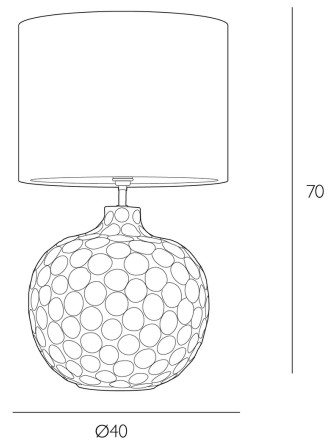

The Odyssey is a base only product; shade sold separately. We recommend our DRM40 shade. [Click here to shop.](#)

Bulb not included; takes 1 x 60W max ES GLS. We recommend our BUL-E27-LED-16 bulb. [Click here to shop.](#)

SPECIFICATIONS:

Product code:	ODY4299
Measurements:	H45 x Ø35cm
Primary Associated Shade:	DRM40
Finish:	Bespoke Ceramic
Material:	Ceramic
Cable Colour:	Braided Ivory
Shade Included:	Base Only
Primary Bulb Detail:	1 x 60w max ES GLS
Bulb Included:	Lamp not included
Recommended Lamp:	BUL-E27-LED-16
Switch Type:	In Line Rocker
Suitable:	Indoor
Electrical Class:	Class 1 - Earthed
Nett Weight (kg):	4.2 kg