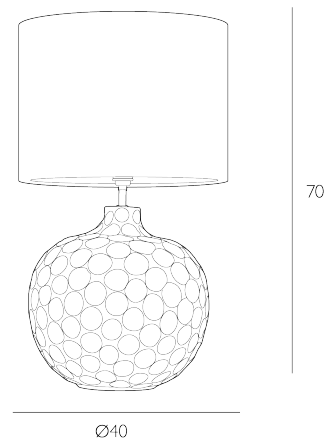

ODYSSEY

Table Lamp White Base Only

Our classic ALCHEMIST COLLECTION welcomes the return of the truly unique table lamp base, ODYSSEY. This reimagining using our CHALKY WHITE finish gives ODYSSEY a more sculptural, minimal look. Shown with our DRM40 shade, available to order separately.

The Odyssey is a base only product; shade sold separately. We recommend our DRM40 shade. [Click here to shop.](#)
Bulb not included; takes 1 x 60W max ES GLS. We recommend our BUL-E27-LED-I6 bulb. [Click here to shop.](#)

SPECIFICATIONS:

Product code:	ODY4202
Measurements:	H45 x Ø35cm
Primary Associated Shade:	DRM40
Finish:	White Ceramic
Material:	Ceramic
Cable Colour:	Braided Ivory
Shade Included:	Base Only
Primary Bulb Detail:	1 x 60w max ES GLS
Bulb Included:	Lamp not included
Recommended Lamp:	BUL-E27-LED-I6
Switch Type:	In Line Rocker
Suitable:	Indoor
Electrical Class:	Class I - Earthed
Nett Weight (kg):	4.2 kg