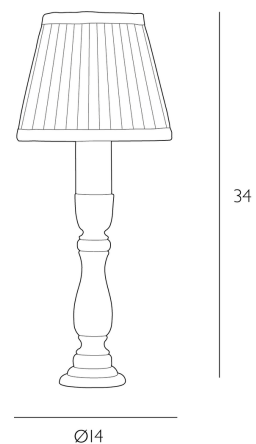

## SPECIFICATIONS:

Product code:	NEW4299
Measurements:	H34 x Ø14cm
Primary Associated Shade:	BOD0515
Lamp Replaceable:	Yes
Finish:	Bespoke
Material:	Resin
Cable Colour:	Braided Ivory
Shade Included:	Shade Inc
Primary Bulb Detail:	1 x 40w max SES CNDL
Bulb Included:	Lamp not included
Recommended Lamp:	BUL-E14-LED-13
Switch Type:	In Line Rocker
Suitable:	Indoor
Electrical Class:	Class 2 - Double Insulated
Nett Weight (kg):	0.5 kg