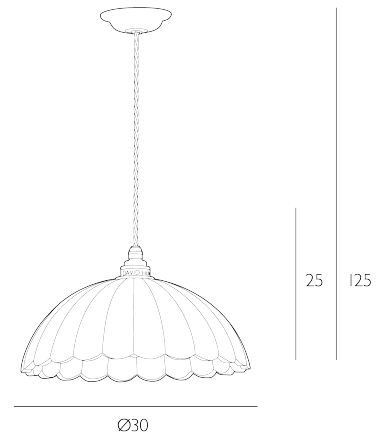

MABEL

Pendant Moss Green Ribbed Glass and Antique Brass

MABEL is of a similar stylistic ilk to its close cousin ETHEL and also features a piece of stunning moulded glass in four colour ways at its core. This glass is larger, forming an attractive dome with scalloped edge and petal-like formations. MABEL also features SOLID BRASS hardware and an OATMEAL braided cable. SHOWN IN MOSS.

Height is adjustable at the point of installation (25-120.5cm).

Bulb not included; takes 1 x 60W max ES GLS. We recommend our BUL-E27-LED-I6 bulb. [Click here to shop.](#)

Dimmable when paired with suitable bulbs.

SPECIFICATIONS:

Product code:	MAB0124
Measurements:	H min25 - max121 x Ø30cm
Lamp Replaceable:	Yes
Finish:	Antique Brass & Green Ribbed Glass
Material:	Glass & Solid Brass
Cable Colour:	Braided Ivory
Shade Included:	Not Required
Primary Bulb Detail:	1 x 60w max ES GLS
Bulb Included:	Lamp not included
Recommended Lamp:	BUL-E27-LED-I6
Suitable:	Indoor
Electrical Class:	Class I - Earthed
Nett Weight (kg):	2.4 kg