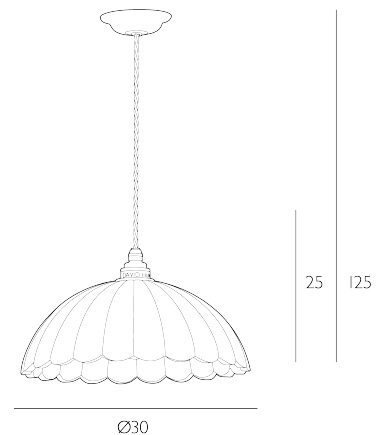

MABEL

Pendant Tobacco Ribbed Glass and Antique Brass

MABEL is of a similar stylistic ilk to its close cousin ETHEL and also features a piece of stunning moulded glass in four colour ways at its core. This glass is larger, forming an attractive dome with scalloped edge and petal-like formations. MABEL also features SOLID BRASS hardware and an OATMEAL braided cable. Shown in TOBACCO.

Height is adjustable at the point of installation (25-125cm).

Bulb not included; takes 1 x 60W max ES GLS. We recommend our BUL-E27-LED-I6 bulb. [Click here to shop.](#)

Dimmable when paired with suitable bulbs.

SPECIFICATIONS:

Product code:	MAB0106
Measurements:	H min25 - max125 x Ø30cm
Lamp Replaceable:	Yes
Finish:	Amber Ribbed Glass & Antique Brass
Material:	Glass & Solid Brass
Cable Colour:	Braided Ivory
Shade Included:	Not Required
Primary Bulb Detail:	1 x 60w max ES GLS
Bulb Included:	Lamp not included
Recommended Lamp:	BUL-E27-LED-I6
Suitable:	Indoor
Electrical Class:	Class I - Earthed
Nett Weight (kg):	2.4 kg ⚡ HIA