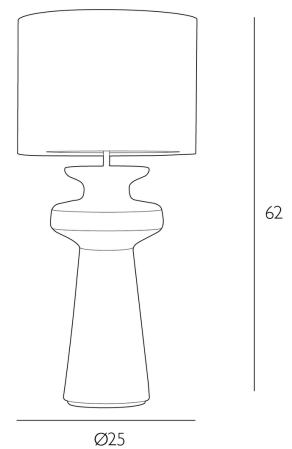

LUSTRE

Table Lamp White Base Only

Our classic ALCHEMIST COLLECTION welcomes the return of the truly unique table lamp base, LUSTRE. This reimagining using our CHALKY WHITE finish really exaggerates LUSTRE's unmistakable silhouette. Shown with an ALMOND CREAM and WHITE DRM40 shade, available to order separately.

The Lustre is a base only product; shade sold separately. We recommend our TAP40 shade. [Click here to shop.](#)
Bulb not included; takes 1 x 60W max ES GLS. We recommend our BUL-E27-LED-16 bulb. [Click here to shop.](#)

SPECIFICATIONS:

Product code:	LUS4202
Measurements:	H62 x Ø25cm
Primary Associated Shade:	TAP40
Lamp Replaceable:	Yes
Finish:	White Ceramic
Material:	Ceramic
Cable Colour:	Braided Ivory
Shade Included:	Base Only
Primary Bulb Detail:	1 x 60w max ES GLS
Bulb Included:	Lamp not included
Recommended Lamp:	BUL-E27-LED-16
Switch Type:	In Line Rocker
Suitable:	Indoor
Electrical Class:	Class I - Earthed
Nett Weight (kg):	4.3 kg
	 