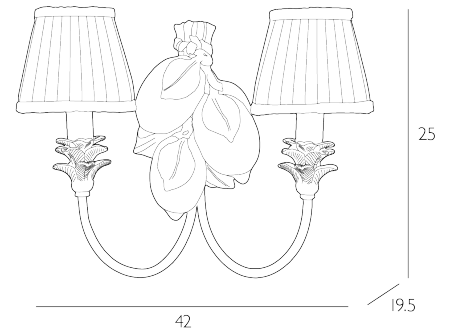

### *2 Light Wall Light Yellow and Coconut Bracket Only*

Introducing LIMONE, a vibrant and whimsical hand painted table lamp and wall light. Named after the Italian for 'Lemon', the LIMONE collection is inspired by Italy's Amalfi Coast. The statuesque table lamp features an ornate pedestal bowl filled with hand painted yellow lemons and delicate green leaves, whilst the coordinating wall light features a cluster of three lemons hosting leaf embellished arms. These fabulous lights work wonderfully combined with our vintage-inspired stripe and check shades; reminiscent of the umbrellas at Capri's 'La Fontelina'.

The Limone is sold as a fitting only; shades are sold separately. We recommend our PLG14 shade. [Click here to shop.](#)  
Bulb not included; takes 2 x 40W max SES CNDL. We recommend our BUL-E14-LED-14 bulb. [Click here to shop.](#)  
Dimmable when paired with suitable bulbs.

## SPECIFICATIONS:

Product code:	LIM0926
Measurements:	D16 x H25 x W35cm
Primary Associated Shade:	PLG14
Lamp Replaceable:	Yes
Finish:	Coconut & Yellow
Material:	Metal & Resin
Shade Included:	Bracket Only
Primary Bulb Detail:	2 x 40w max SES CNDL
Bulb Included:	Lamps not included
Recommended Lamp:	BUL-E14-LED-14
Suitable:	Indoor
Electrical Class:	Class 2 - Double Insulated
Nett Weight (kg):	2.4 kg
	☐