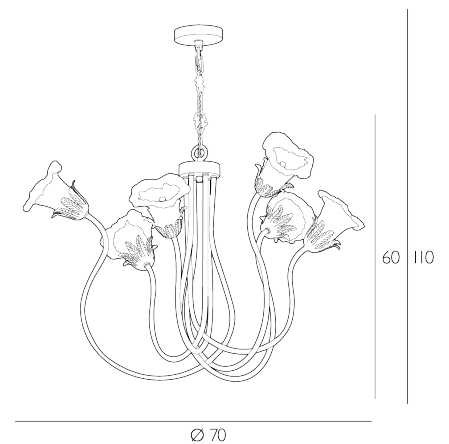

LILY

6 Light Armed Pendant Glass and Matt Champagne

LILY is a highly decorative 6 light pendant that features intricately woven curving arms alongside stunning Piastra glass lamp shades. LILY is also hand finished with GOLD highlights on a CREAM base metalwork.

Height is adjustable at the point of installation (60-110cm).

Bulb not included; takes 6 x 6W max G9. We recommend our BUL-G9-LED-3 bulb. [Click here to shop.](#)

Dimmable when paired with suitable bulbs.

SPECIFICATIONS:

Product code:	LIL0612
Measurements:	H min60 - max110 x Ø70cm
Lamp Replaceable:	Yes
Finish:	Matt Champagne & Textured Glass
Material:	Glass & Metal
Cable Colour:	Braided Cream
Shade Included:	Not Required
Primary Bulb Detail:	6 x 6w max G9
Bulb Included:	Lamps not included
Recommended Lamp:	BUL-G9-LED-3
Suitable:	Indoor
Electrical Class:	Class I - Earthed
Nett Weight (kg):	4.2 kg ⚖️

Additional Information:

This fitting, including its packaging, may not fit through entryways less than 65cm wide. Please check before placing your order