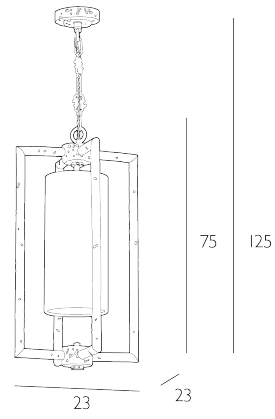

Electrical Class:
Nett Weight (kg):

Class I - Earthed
2.6 kg
± 0.1

Additional Information:

Supplied with 120cm of cable and 50cm of chain (ACC39). Additional chain available in 50cm lengths.

www.davidhuntlighting.co.uk

| sales@davidhuntlighting.co.uk

| 01295 672 628