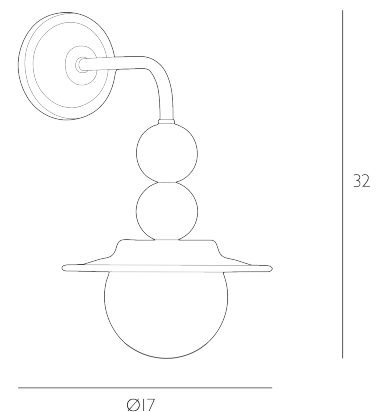

NEO

Wall Light Bespoke and Opal Glass

Introducing Neo, a vibrant and versatile mini collection featuring a matching pendant and wall light. Intrinsic to Neo's design is a colourful interplay between decorative spheres. Neo, the Greek prefix meaning 'new' offers a fresh perspective on adding colour to your lighting scheme. Available in our full range of palette colours.

Bulb not included; takes 1 x 6W max G9

Dimmable when paired with suitable bulbs.

Bespoke Orders

This is a fully customisable product, hand crafted in our workshop located in the Cotswolds. You can contact us directly discuss your unique requirements, or alternatively you can customise your product by using our product configurator to see your design before placing an order.

SPECIFICATIONS:

Product code:	NEO0799
Measurements:	H32 x Ø17cm
Lamp Replaceable:	Yes
Finish:	Bespoke & Opal Glass
Material:	Glass & Metal
Shade Included:	Not Required
Primary Bulb Detail:	1 x 6w max G9
Bulb Included:	Lamp not included
Suitable:	Indoor
Electrical Class:	Class 2 - Double Insulated
Nett Weight (kg):	0.4 kg