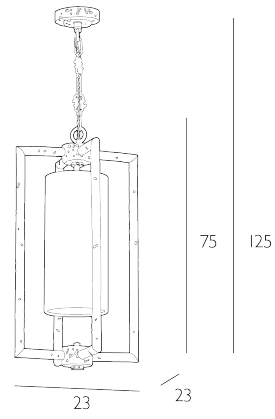

Electrical Class:
Nett Weight (kg):

Class I - Earthed
2.6 kg
± 0.1

Additional Information:

Supplied with 120cm of cable and 50cm of chain (ACC39). Additional chain available in 50cm lengths.

www.davidhuntlighting.co.uk

sales@davidhuntlighting.co.uk

01295 672 628