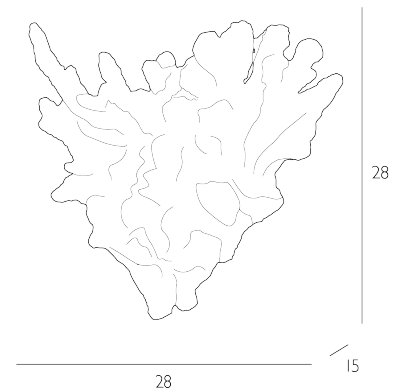

Bulb not included; takes 1 x 6W max G9. We recommend our BUL-G9-LED-3 bulb. [Click here to shop.](#)

Dimmable when paired with suitable bulbs.

SPECIFICATIONS:

| | |
|----------------------|----------------------------|
| Product code: | KOR0702 |
| Measurements: | D15 x H28 x W28cm |
| Lamp Replaceable: | Yes |
| Finish: | Matt White |
| Material: | Resin |
| Shade Included: | Not Required |
| Primary Bulb Detail: | 1 x 6w max G9 |
| Bulb Included: | Lamp not included |
| Recommended Lamp: | BUL-G9-LED-3 |
| Suitable: | Indoor |
| Electrical Class: | Class 2 - Double Insulated |
| Nett Weight (kg): | 1.8 kg |