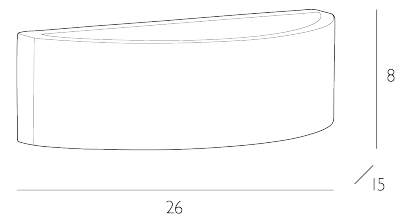

GOSPORT

Outdoor Wall Light Matt Grey IP54

GOSPORT is a sleek modern outdoor wall light suitable for both indoor or outdoor lighting use. GOSPORT has a metal alloy construction with a matt powder coat finish and can be both an uplight, downlight or an up and downlight through use of a blanking plate, which is supplied with the fitting. Offered in WHITE, BLACK or GREY.

Bulb not included; takes 1 x 26W max ES LED

Although this outdoor light has been designed for outdoor environments and tested to IP54 standards, it is unsuitable for harsh coastal environments, including any area with salty air conditions. Installing in a coastal or harsh environment may mean the finish of this light degrades much more quickly and cannot be covered under warranty. This light should not be installed on surfaces that could contain corrosive substances, including lime-based renders or paint.

SPECIFICATIONS:

Product code:	GOS0939
Measurements:	D11 x H8 x W26cm
Lamp Replaceable:	Yes
Finish:	Matt Grey
Material:	Metal
Shade Included:	Not Required
Primary Bulb Detail:	1 x 26w max ES
Bulb Included:	Lamp not included
Suitable:	Outdoor, Bathroom Zones 1 & 2
Electrical Class:	Class I - Earthed
Nett Weight (kg):	1.1 kg
	⚡