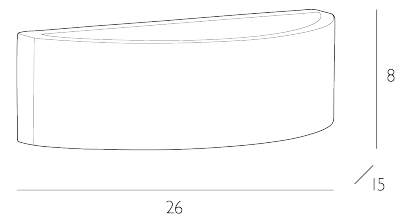

Bulb not included; takes 1 x 26W max ES LED

Although this outdoor light has been designed for outdoor environments and tested to IP54 standards, it is unsuitable for harsh coastal environments, including any area with salty air conditions. Installing in a coastal or harsh environment may mean the finish of this light degrades much more quickly and cannot be covered under warranty. This light should not be installed on surfaces that could contain corrosive substances, including lime-based renders or paint.

## SPECIFICATIONS:

Product code:	GOS0939
Measurements:	D11 x H8 x W26cm
Lamp Replaceable:	Yes
Finish:	Matt Grey
Material:	Metal
Shade Included:	Not Required
Primary Bulb Detail:	1 x 26w max ES
Bulb Included:	Lamp not included
Suitable:	Outdoor, Bathroom Zones 1 & 2
Electrical Class:	Class I - Earthed
Nett Weight (kg):	1.1 kg
	⚡