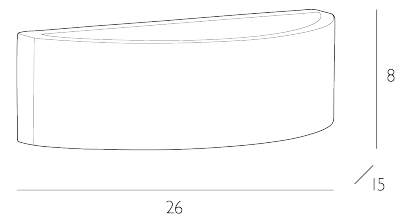

GOSPORT

Outdoor Wall Light Matt Black IP54

GOSPORT is a sleek modern outdoor wall light suitable for both indoor or outdoor lighting use. GOSPORT has a metal alloy construction with a matt powder coat finish and can be both an uplight, downlight or an up and downlight through use of a blanking plate, which is supplied with the fitting. Offered in WHITE, BLACK or GREY.

Bulb not included; takes 1 x 26W max ES LED

Although this outdoor light has been designed for outdoor environments and tested to IP54 standards, it is unsuitable for harsh coastal environments, including any area with salty air conditions. Installing in a coastal or harsh environment may mean the finish of this light degrades much more quickly and cannot be covered under warranty. This light should not be installed on surfaces that could contain corrosive substances, including lime-based renders or paint.

SPECIFICATIONS:

Product code:	GOS0922
Measurements:	D11 x H8 x W26cm
Lamp Replaceable:	Yes
Finish:	Matt Black
Material:	Metal
Shade Included:	Not Required
Primary Bulb Detail:	1 x 26w max ES
Bulb Included:	Lamp not included
Suitable:	Outdoor, Bathroom Zones 1 & 2
Electrical Class:	Class I - Earthed
Nett Weight (kg):	1.1 kg
	⚡