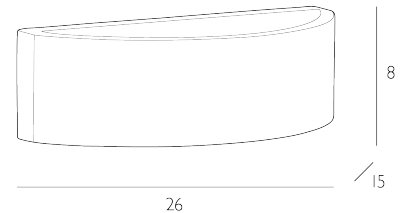

Bulb not included; takes 1 x 26W max ES LED

Although this outdoor light has been designed for outdoor environments and tested to IP54 standards, it is unsuitable for harsh coastal environments, including any area with salty air conditions. Installing in a coastal or harsh environment may mean the finish of this light degrades much more quickly and cannot be covered under warranty. This light should not be installed on surfaces that could contain corrosive substances, including lime-based renders or paint.

## SPECIFICATIONS:

Product code:	GOS0902
Measurements:	D11 x H8 x W26cm
Lamp Replaceable:	Yes
Finish:	Matt White
Material:	Metal
Shade Included:	Not Required
Primary Bulb Detail:	1 x 26w max ES
Bulb Included:	Lamp not included
Suitable:	Outdoor, Bathroom Zones 1 & 2
Electrical Class:	Class I - Earthed
Nett Weight (kg):	1.1 kg ± 0.1