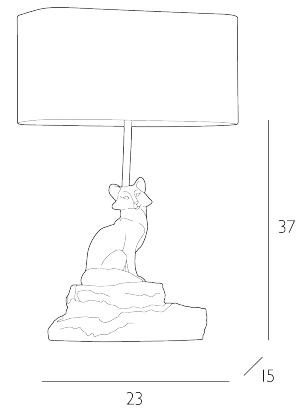

FOX

Table Lamp Polished Bronze Base Only

FOX is a welcome addition to our hugely popular WOODLAND COLLECTION and demonstrates the versatility of our resin casting process so well. Finished in POLISHED BRONZE and shown with a SPICE and GOLD ZOFI I shade, available to order separately.

The Fox is a base only product; shade sold separately. We recommend our ZOFI I shade. [Click here to shop.](#)

Bulb not included; takes 1 x 60W max BC GB. We recommend our BUL-B22-LED-3 bulb. [Click here to shop.](#)

SPECIFICATIONS:

Product code:	FOX4263
Measurements:	D15 x H37 x W23cm
Primary Associated Shade:	ZOFI I
Lamp Replaceable:	Yes
Finish:	Polished Bronze
Material:	Resin
Cable Colour:	Braided Brown
Shade Included:	Base Only
Primary Bulb Detail:	1 x 60w max B22 GB
Bulb Included:	Lamp not included
Recommended Lamp:	BUL-B22-LED-3
Switch Type:	Push Bar
Suitable:	Indoor
Electrical Class:	Class I - Earthed
Nett Weight (kg):	2.5 kg ± 0.1