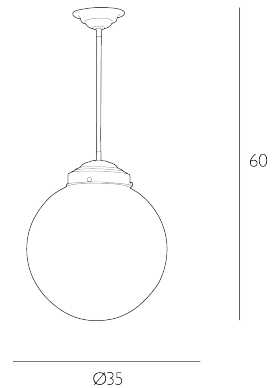

### *3 Light Pendant Glass and Antique Brass*

Long-standing range FAIRFAX has been updated with this charming semi flush pendant fitting. In keeping with the wider range FAIRFAX 3 light semi flush is finished in ANTIQUE BRASS and comes with a beautiful clear glass fish bowl shade. Supplied with a fixed height rod.

Height is adjustable at the point of installation (40-77cm).

Bulb not included; takes 3 x 60W max SES CNDL. We recommend our BUL-EI4-LED-I3 bulb. [Click here to shop.](#)

Dimmable when paired with suitable bulbs.

## SPECIFICATIONS:

Product code:	FAI0375
Measurements:	H min40 - max77 x Ø35cm
Lamp Replaceable:	Yes
Finish:	Antique Brass & Glass
Material:	Glass & Solid Brass
Cable Colour:	Braided Brown
Shade Included:	Not Required
Primary Bulb Detail:	3 x 60w max SES CNDL
Bulb Included:	Lamps not included
Recommended Lamp:	BUL-EI4-LED-I3
Suitable:	Indoor
Electrical Class:	Class I - Earthed
Nett Weight (kg):	3.1 kg
	⚡ ⚡⚡

### ***Additional Information:***

Solid Brass Metalwork | Lamps not included. We recommend our BUL-EI4-LED-I3 bulb | Height is adjustable at the point of installation (40-77cm)