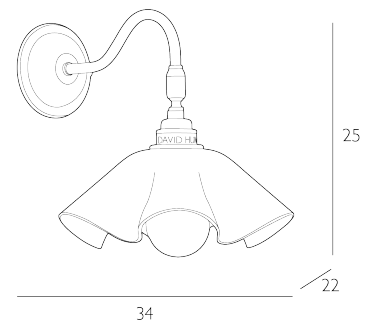

### *Wall Light Green Glass and Antique Brass*

This year sees the introduction of two charming new glass pendant designs, of which ETHEL is one. Delicate pieces of 'handkerchief' glass have been hand-dyed to create three beautiful stained colour ways; TOBACCO, AZALEA and MOSS, alongside a neutral CLEAR option. ETHEL wall light features an adjustable knuckle, perfect for task lighting. Shown in MOSS. Bulb not included; takes 1 x 60W max ES GLS. We recommend our BUL-E27-LED-I6 bulb. Click here to shop. Dimmable when paired with suitable bulbs.

## SPECIFICATIONS:

Product code:	ETH0724
Measurements:	D34 x H25 x W22cm
Fixing Plate Dimensions:	D9.5cm
Lamp Replaceable:	Yes
Finish:	Antique Brass & Green Glass
Material:	Glass & Metal
Shade Included:	Not Required
Primary Bulb Detail:	1 x 60w max ES GLS
Bulb Included:	Lamp not included
Recommended Lamp:	BUL-E27-LED-I6
Suitable:	Indoor
Electrical Class:	Class I - Earthed
Nett Weight (kg):	0.9 kg
	±