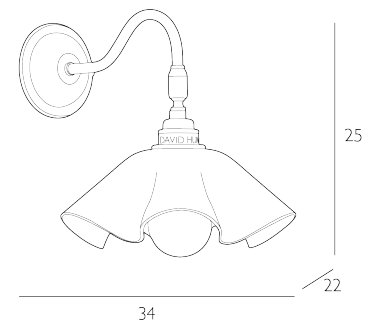

ETHEL

Wall Light Glass and Antique Brass

This year sees the introduction of two charming new glass pendant designs, of which ETHEL is one. Delicate pieces of 'handkerchief' glass have been hand-dyed to create three beautiful stained colour ways; TOBACCO, AZALEA and MOSS, alongside a neutral CLEAR option. ETHEL wall light features an adjustable knuckle, perfect for task lighting. Shown in CLEAR. Bulb not included; takes 1 x 60W max ES GLS. We recommend our BUL-E27-LED-I6 bulb. Click here to shop. Dimmable when paired with suitable bulbs.

SPECIFICATIONS:

Product code:	ETH0708
Measurements:	D34 x H25 x W22cm
Fixing Plate Dimensions:	D9.5cm
Lamp Replaceable:	Yes
Finish:	Antique Brass & Glass
Material:	Glass & Metal
Shade Included:	Not Required
Primary Bulb Detail:	1 x 60w max ES GLS
Bulb Included:	Lamp not included
Recommended Lamp:	BUL-E27-LED-I6
Suitable:	Indoor
Electrical Class:	Class I - Earthed
Nett Weight (kg):	0.9 kg
	±