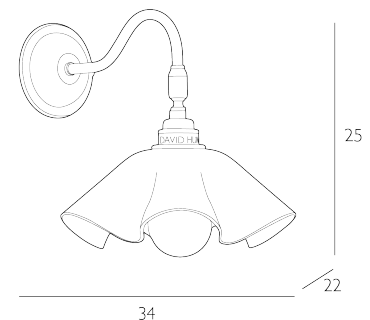

Bulb not included; takes 1 x 60W max ES GLS. We recommend our BUL-E27-LED-I6 bulb. Click here to shop.

Dimmable when paired with suitable bulbs.

---

## SPECIFICATIONS:

Product code:	ETH0706
Measurements:	D34 x H25 x W22cm
Fixing Plate Dimensions:	D9.5cm
Lamp Replaceable:	Yes
Finish:	Amber Glass & Antique Brass
Material:	Glass & Metal
Shade Included:	Not Required
Primary Bulb Detail:	1 x 60w max ES GLS
Bulb Included:	Lamp not included
Recommended Lamp:	BUL-E27-LED-I6
Suitable:	Indoor
Electrical Class:	Class I - Earthed
Nett Weight (kg):	0.9 kg
	±