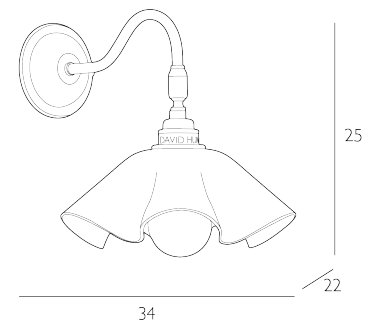

### *Wall Light Pink Glass and Antique Brass*

This year sees the introduction of two charming new glass pendant designs, of which ETHEL is one. Delicate pieces of 'handkerchief' glass have been hand-dyed to create three beautiful stained colour ways; TOBACCO, AZALEA and MOSS, alongside a neutral CLEAR option. ETHEL wall light features an adjustable knuckle, perfect for task lighting. Shown in AZALEA. Bulb not included; takes 1 x 60W max ES GLS. We recommend our BUL-E27-LED-I6 bulb. Click here to shop. Dimmable when paired with suitable bulbs.

## SPECIFICATIONS:

Product code:	ETH0703
Measurements:	D34 x H25 x W22cm
Fixing Plate Dimensions:	D9.5cm
Lamp Replaceable:	Yes
Finish:	Antique Brass & Pink Glass
Material:	Glass & Metal
Cable Colour:	Braided Ivory
Shade Included:	Not Required
Primary Bulb Detail:	1 x 60w max ES GLS
Bulb Included:	Lamp not included
Recommended Lamp:	BUL-E27-LED-I6
Suitable:	Indoor
Electrical Class:	Class I - Earthed
Nett Weight (kg):	0.9 kg
	±