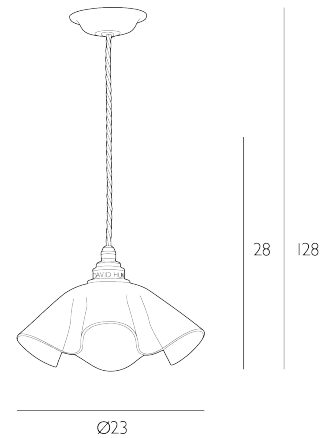

Height is adjustable at the point of installation (28-128cm).

Bulb not included; takes 1 x 60W max ES GLS. We recommend our BUL-E27-LED-15 bulb. [Click here to shop.](#)

Dimmable when paired with suitable bulbs.

## SPECIFICATIONS:

Product code:	ETH0124
Measurements:	H min28 - max128 x Ø23cm
Lamp Replaceable:	Yes
Finish:	Antique Brass & Green Glass
Material:	Glass & Metal
Cable Colour:	Braided Ivory
Shade Included:	Not Required
Primary Bulb Detail:	1 x 60w max ES GLS
Bulb Included:	Lamp not included
Recommended Lamp:	BUL-E27-LED-15
Suitable:	Indoor
Electrical Class:	Class I - Earthed
Nett Weight (kg):	0.6 kg