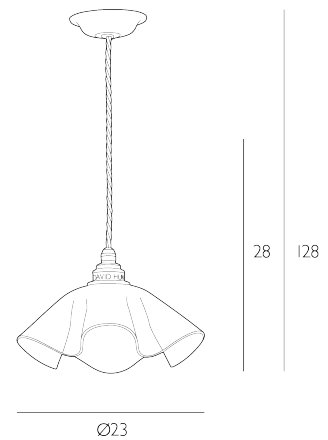

Height is adjustable at the point of installation (28-128cm).

Bulb not included; takes 1 x 60W max ES GLS. We recommend our BUL-E27-LED-15 bulb. [Click here to shop.](#)

Dimmable when paired with suitable bulbs.

## SPECIFICATIONS:

Product code:	ETH0108
Measurements:	H min28 - max128 x Ø23cm
Fixing Plate Dimensions:	D9.5cm
Lamp Replaceable:	Yes
Finish:	Antique Brass & Glass
Material:	Glass & Metal
Cable Colour:	Braided Cream
Shade Included:	Not Required
Primary Bulb Detail:	1 x 60w max ES GLS
Bulb Included:	Lamp not included
Recommended Lamp:	BUL-E27-LED-15
Suitable:	Indoor
Electrical Class:	Class I - Earthed
Nett Weight (kg):	0.6 kg
	⚡ HIA