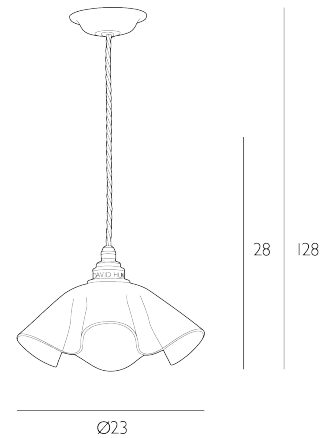

Height is adjustable at the point of installation (28-128cm).

Bulb not included; takes 1 x 60W max ES GLS. We recommend our BUL-E27-LED-15 bulb. [Click here to shop.](#)

Dimmable when paired with suitable bulbs.

## SPECIFICATIONS:

Product code:	ETH0106
Measurements:	H min28 - max128 x Ø23cm
Lamp Replaceable:	Yes
Finish:	Amber Glass & Antique Brass
Material:	Glass & Metal
Cable Colour:	Braided Ivory
Shade Included:	Not Required
Primary Bulb Detail:	1 x 60w max ES GLS
Bulb Included:	Lamp not included
Recommended Lamp:	BUL-E27-LED-15
Suitable:	Indoor
Electrical Class:	Class I - Earthed
Nett Weight (kg):	0.6 kg