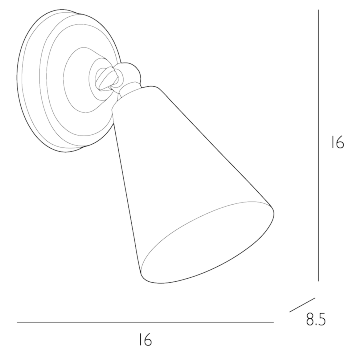

CHARING

Wall Light Aged Brass

CHARING is a small and tactile indoor wall light that is perfect for task lighting thanks to its adjustable knuckle. Finished in a cool ANTIQUE SILVER or warmer ANTIQUE BRASS, both with a dappled finish.

Bulb not included; takes 1 x 20W max G9. We recommend our BUL-G9-LED-3 bulb. Click here to shop.

Dimmable when paired with suitable bulbs.

SPECIFICATIONS:

Product code:	CHA0758
Measurements:	D16 x H16 x W8.5cm
Lamp Replaceable:	Yes
Finish:	Aged Brass
Material:	Solid Brass
Shade Included:	Not Required
Primary Bulb Detail:	1 x 20w max G9
Bulb Included:	Lamp not included
Recommended Lamp:	BUL-G9-LED-3
Suitable:	Indoor
Electrical Class:	Class 1 - Earthed
Nett Weight (kg):	0.4 kg ±