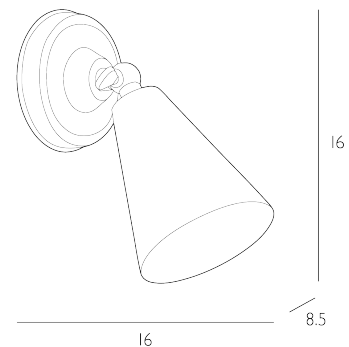

### *Wall Light Aged Silver*

CHARING is a small and tactile indoor wall light that is perfect for task lighting thanks to its adjustable knuckle. Finished in a cool ANTIQUE SILVER or warmer ANTIQUE BRASS, both with a dappled finish. 117:119 Bulb not included; takes 1 x 20W max G9. We recommend our BUL-G9-LED-3 bulb. Click here to shop.

## SPECIFICATIONS:

|                      |                    |
|----------------------|--------------------|
| Product code:        | CHA0746            |
| Measurements:        | D16 x H16 x W8.5cm |
| Lamp Replaceable:    | Yes                |
| Finish:              | Aged Silver        |
| Material:            | Solid Brass        |
| Shade Included:      | Not Required       |
| Primary Bulb Detail: | 1 x 20w max G9     |
| Bulb Included:       | Lamp not included  |
| Recommended Lamp:    | BUL-G9-LED-3       |
| Suitable:            | Indoor             |
| Electrical Class:    | Class I - Earthed  |
| Nett Weight (kg):    | 0.4 kg             |
|                      | ±                  |