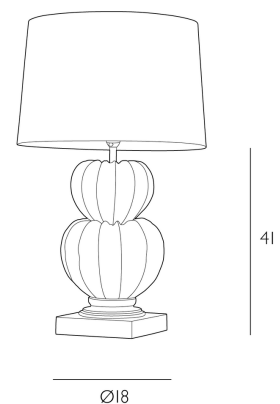

## SPECIFICATIONS:

Product code:	BOT4299
Measurements:	H41 x Ø18cm
Primary Associated Shade:	TAP40
Lamp Replaceable:	Yes
Finish:	Bespoke
Material:	Resin
Cable Colour:	Bespoke
Shade Included:	Base Only
Primary Bulb Detail:	1 x 60w max ES GLS
Bulb Included:	Lamp not included
Recommended Lamp:	BUL-E27-LED-16
Switch Type:	In Line Rocker
Suitable:	Indoor
Electrical Class:	Class I - Earthed
Nett Weight (kg):	4.7 kg