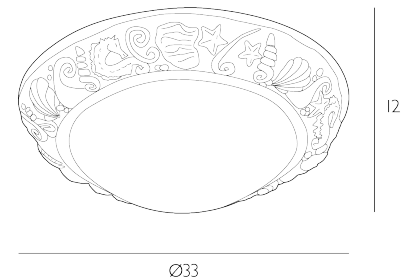

### *Flush White IP44*

The AQUATIC flush ceiling light was inspired by mouldings taken from the design archives, which were then intricately reimagined into this seaside-inspired piece perfect for bathroom use. AQUATIC is offered in beautiful CHALKY WHITE, as well as the full range of PALETTE colours, with a distressed finish.

## SPECIFICATIONS:

Product code:	AQU5802
Measurements:	H12 x Ø33cm
Lamp Replaceable:	Yes
Finish:	White
Material:	Resin
Shade Included:	Not Required
Primary Bulb Detail:	1 x 60w max ES GLS
Bulb Included:	Lamp not included
Recommended Lamp:	BUL-E27-LED-16
Suitable:	Bathroom Zones 1 & 2
Electrical Class:	Class 1 - Earthed
Nett Weight (kg):	2.5 kg
	⚡