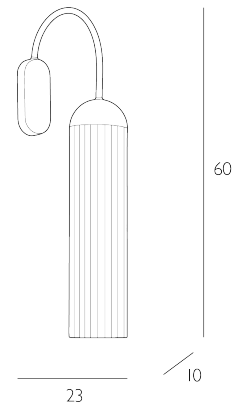

Bulb not included; takes 1 x 25W max ES Tube. We recommend our BUL-E27-LED-25 bulb. [Click here to shop.](#)

Dimmable when paired with suitable bulbs.

---

## SPECIFICATIONS:

Product code:	ANO0740
Measurements:	D23 x H60 x W10cm
Lamp Replaceable:	Yes
Finish:	Brushed Brass & Ribbed Glass
Material:	Glass & Solid Brass
Shade Included:	Not Required
Primary Bulb Detail:	1 x 25w max ES Tube
Bulb Included:	Lamp not included
Recommended Lamp:	BUL-E27-LED-25
Suitable:	Indoor
Electrical Class:	Class I - Earthed
Nett Weight (kg):	0.6 kg ±