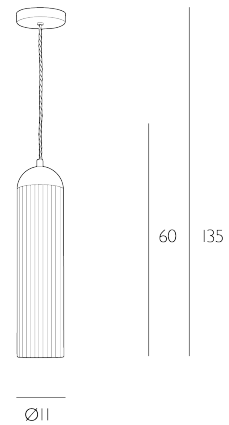

Height is adjustable at the point of installation (60-135cm).

Bulb not included; takes 1 x 25W max ES Tube. We recommend our BUL-E27-LED-25 bulb. [Click here to shop.](#)

Dimmable when paired with suitable bulbs.

## SPECIFICATIONS:

Product code:	ANO0140
Measurements:	H min60 - max135 x Ø11 cm
Lamp Replaceable:	Yes
Finish:	Brushed Brass & Ribbed Glass
Material:	Glass & Solid Brass
Cable Colour:	Braided Ivory
Shade Included:	Not Required
Primary Bulb Detail:	1 x 25w max ES Tube
Bulb Included:	Lamp not included
Recommended Lamp:	BUL-E27-LED-25
Suitable:	Indoor
Electrical Class:	Class I - Earthed
Nett Weight (kg):	0.5 kg

### ***Additional Information:***

Solid Brass Metalwork | Lamp not included. We recommend our BUL-E27-LED-25 bulb | Height is adjustable at the point of installation (60-135cm)