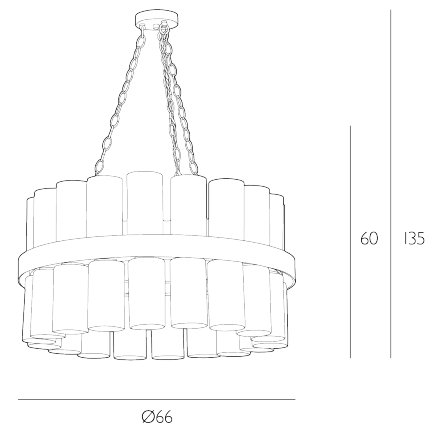

ANAIS

36 Light Pendant Opal Glass and Antique Brass

The ANAIS range features an imposing 36 light pendant and matched wall light with an intelligent pairing of ANTIQUE BRASS and OPAL glass used to stunning effect. All hardware is made using SOLID BRASS which is then antiqued by hand, giving these products a real premium feel. Soft tubular opal shades are the perfect counterpoint to a beautiful metal patina.

Height is adjustable at the point of installation (60-135cm).

Bulb not included; takes 36 x 40W max SES CNDL. We recommend our BUL-E14-LED-13 bulb. [Click here to shop.](#)

Dimmable when paired with suitable bulbs.

SPECIFICATIONS:

Product code:	ANA3675
Measurements:	H min60 - max135 x Ø66cm
Lamp Replaceable:	Yes
Finish:	Antique Brass & Opal Glass
Material:	Glass & Solid Brass
Cable Colour:	Braided Brown
Shade Included:	Not Required
Primary Bulb Detail:	36 x 40w max SES CNDL
Bulb Included:	Lamps not included
Recommended Lamp:	BUL-E14-LED-13
Suitable:	Indoor
Electrical Class:	Class I - Earthed
Nett Weight (kg):	16.5 kg
	⚡ HIA

Additional Information:

This fitting, including its packaging, may not fit through entryways less than 65cm wide. Please check before placing your order | Please be aware this fitting weighs 16.5kg, please ensure you have adequate fixings and support to raise and install this fitting in the intended location