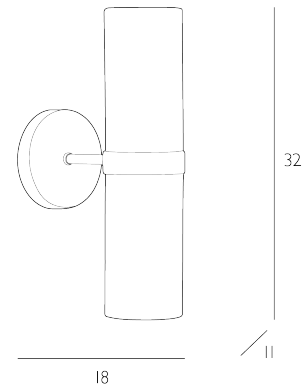

### *2 Light Wall Light Opal Glass and Antique Brass*

The ANAIS range features an imposing 36 light pendant and matched wall light with an intelligent pairing of ANTIQUE BRASS and OPAL glass used to stunning effect. All hardware is made using SOLID BRASS which is then antiqued by hand, giving these products a real premium feel. Soft tubular opal shades are the perfect counterpoint to a beautiful metal patina. Bulb not included; takes 2 x 40W max SES CNDL. We recommend our BUL-EI4-LED-13 bulb. Click here to shop. Dimmable when paired with suitable bulbs.

## SPECIFICATIONS:

Product code:	ANA0975
Measurements:	D18 x H32 x W11 cm
Lamp Replaceable:	Yes
Finish:	Antique Brass & Opal Glass
Material:	Glass & Solid Brass
Shade Included:	Not Required
Primary Bulb Detail:	2 x 40w max SES CNDL
Bulb Included:	Lamps not included
Recommended Lamp:	BUL-EI4-LED-13
Suitable:	Indoor
Electrical Class:	Class I - Earthed
Nett Weight (kg):	1 kg ±